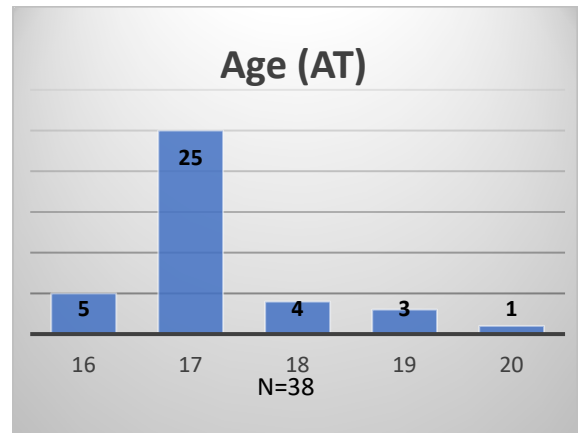

Daily Data Dashboard – March 7, 2023
Demographics for JTDC Population
Tuesday Morning Midnight Count

Total # of probation Involved youth¹: 1,122

¹ Probation Active: Any youth who is pending sentencing with an active social history, has been formally placed on probation or supervision with Cook County Juvenile Probation on the date of the report.

*Age, Gender and Race for Criminal Court population (N=1) is not represented in this report.

Data sources: cFive Supervisor – Probation Population and RMIS – JTDC Population

Daily Data Dashboard – March 7, 2023
Demographics for JTDC Population
Tuesday Morning Midnight Count