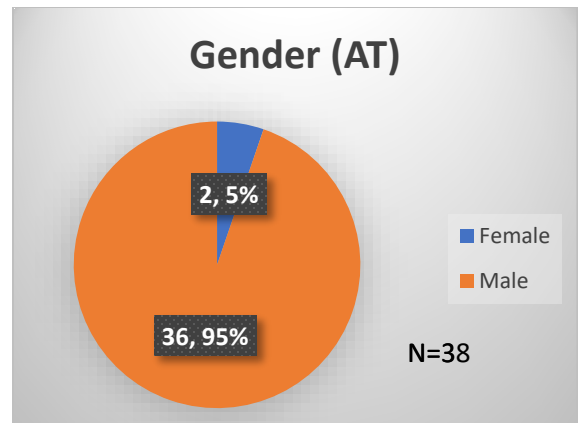

Daily Data Dashboard – March 7, 2023
Demographics for JTDC Population
Tuesday Morning Midnight Count

Total # of probation Involved youth¹: 1,122

¹ Probation Active: Any youth who is pending sentencing with an active social history, has been formally placed on probation or supervision with Cook County Juvenile Probation on the date of the report.

*Age, Gender and Race for Criminal Court population (N=1) is not represented in this report.

Data sources: cFive Supervisor – Probation Population and RMIS – JTDC Population

Daily Data Dashboard – March 7, 2023
Demographics for JTDC Population
Tuesday Morning Midnight Count