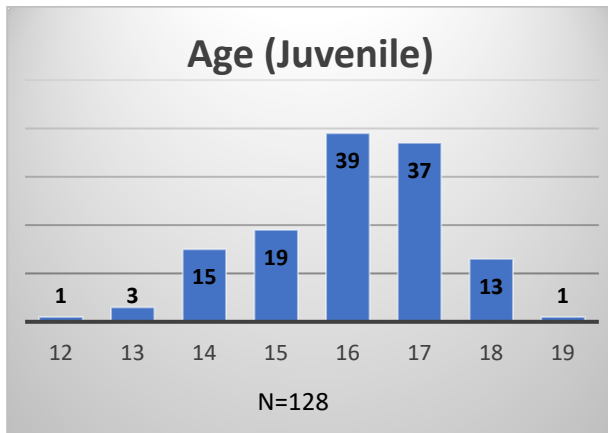

Daily Data Dashboard – March 7, 2023
Demographics for JTDC Population
Tuesday Morning Midnight Count

Total # of probation Involved youth¹: 1,122

¹ Probation Active: Any youth who is pending sentencing with an active social history, has been formally placed on probation or supervision with Cook County Juvenile Probation on the date of the report.

*Age, Gender and Race for Criminal Court population (N=1) is not represented in this report.

Data sources: cFive Supervisor – Probation Population and RMIS – JTDC Population

Daily Data Dashboard – March 7, 2023
Demographics for JTDC Population
Tuesday Morning Midnight Count