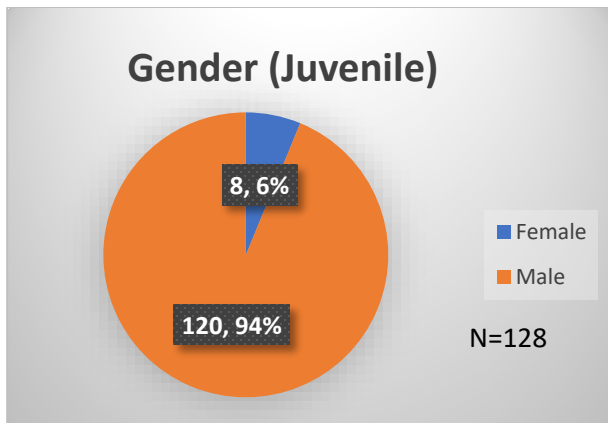

Daily Data Dashboard – March 7, 2023
Demographics for JTDC Population
Tuesday Morning Midnight Count

Total # of probation Involved youth¹: 1,122

¹ Probation Active: Any youth who is pending sentencing with an active social history, has been formally placed on probation or supervision with Cook County Juvenile Probation on the date of the report.

*Age, Gender and Race for Criminal Court population (N=1) is not represented in this report.

Data sources: cFive Supervisor – Probation Population and RMIS – JTDC Population

Daily Data Dashboard – March 7, 2023
Demographics for JTDC Population
Tuesday Morning Midnight Count