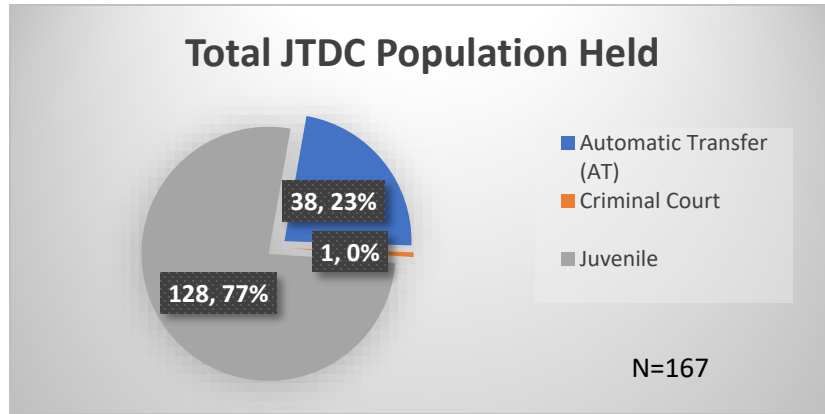

Daily Data Dashboard – March 7, 2023
Demographics for JTDC Population
Tuesday Morning Midnight Count

Total # of probation Involved youth¹: 1,122

¹ Probation Active: Any youth who is pending sentencing with an active social history, has been formally placed on probation or supervision with Cook County Juvenile Probation on the date of the report.

*Age, Gender and Race for Criminal Court population (N=1) is not represented in this report.

Data sources: cFive Supervisor – Probation Population and RMIS – JTDC Population

Daily Data Dashboard – March 7, 2023
Demographics for JTDC Population
Tuesday Morning Midnight Count